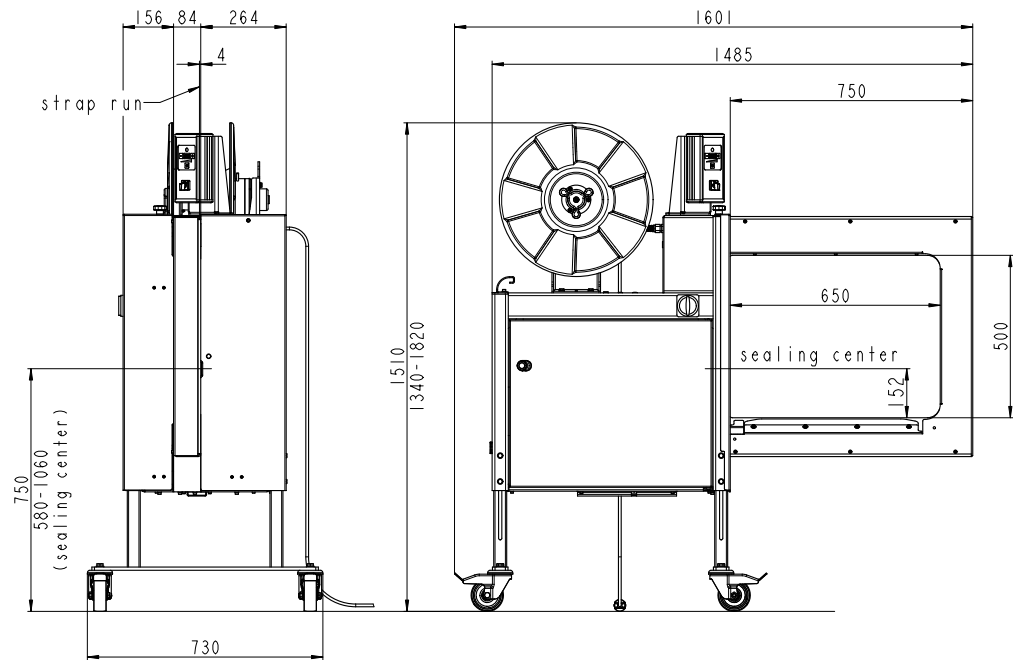

Layout
DAP-812D
 Arch dimension
 650 x 500 mm

Layout
DAP-812D
 Arch dimension
 650 x 600 mm

**plus 13 mm screw heads

Make your products feel safe

sales@AEF.com.cn