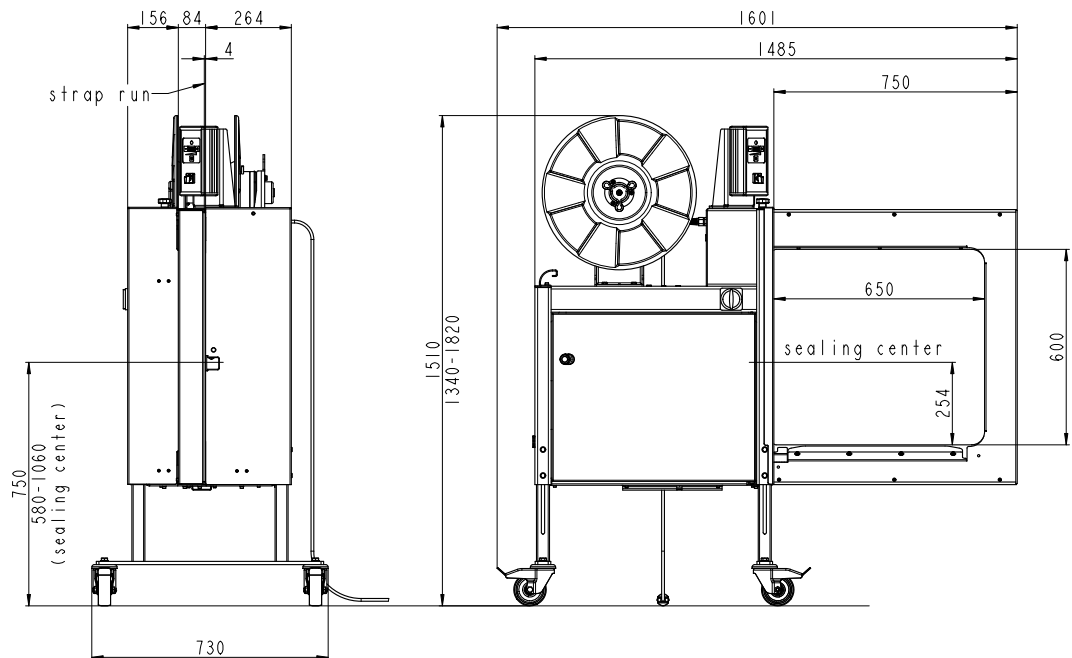

Layout
DAP-812D
 Arch dimension
 650 x 500 mm

Layout
DAP-812D
 Arch dimension
 650 x 600 mm

**plus 13 mm screw heads

Make your products feel safe

sales@AEF.com.cn